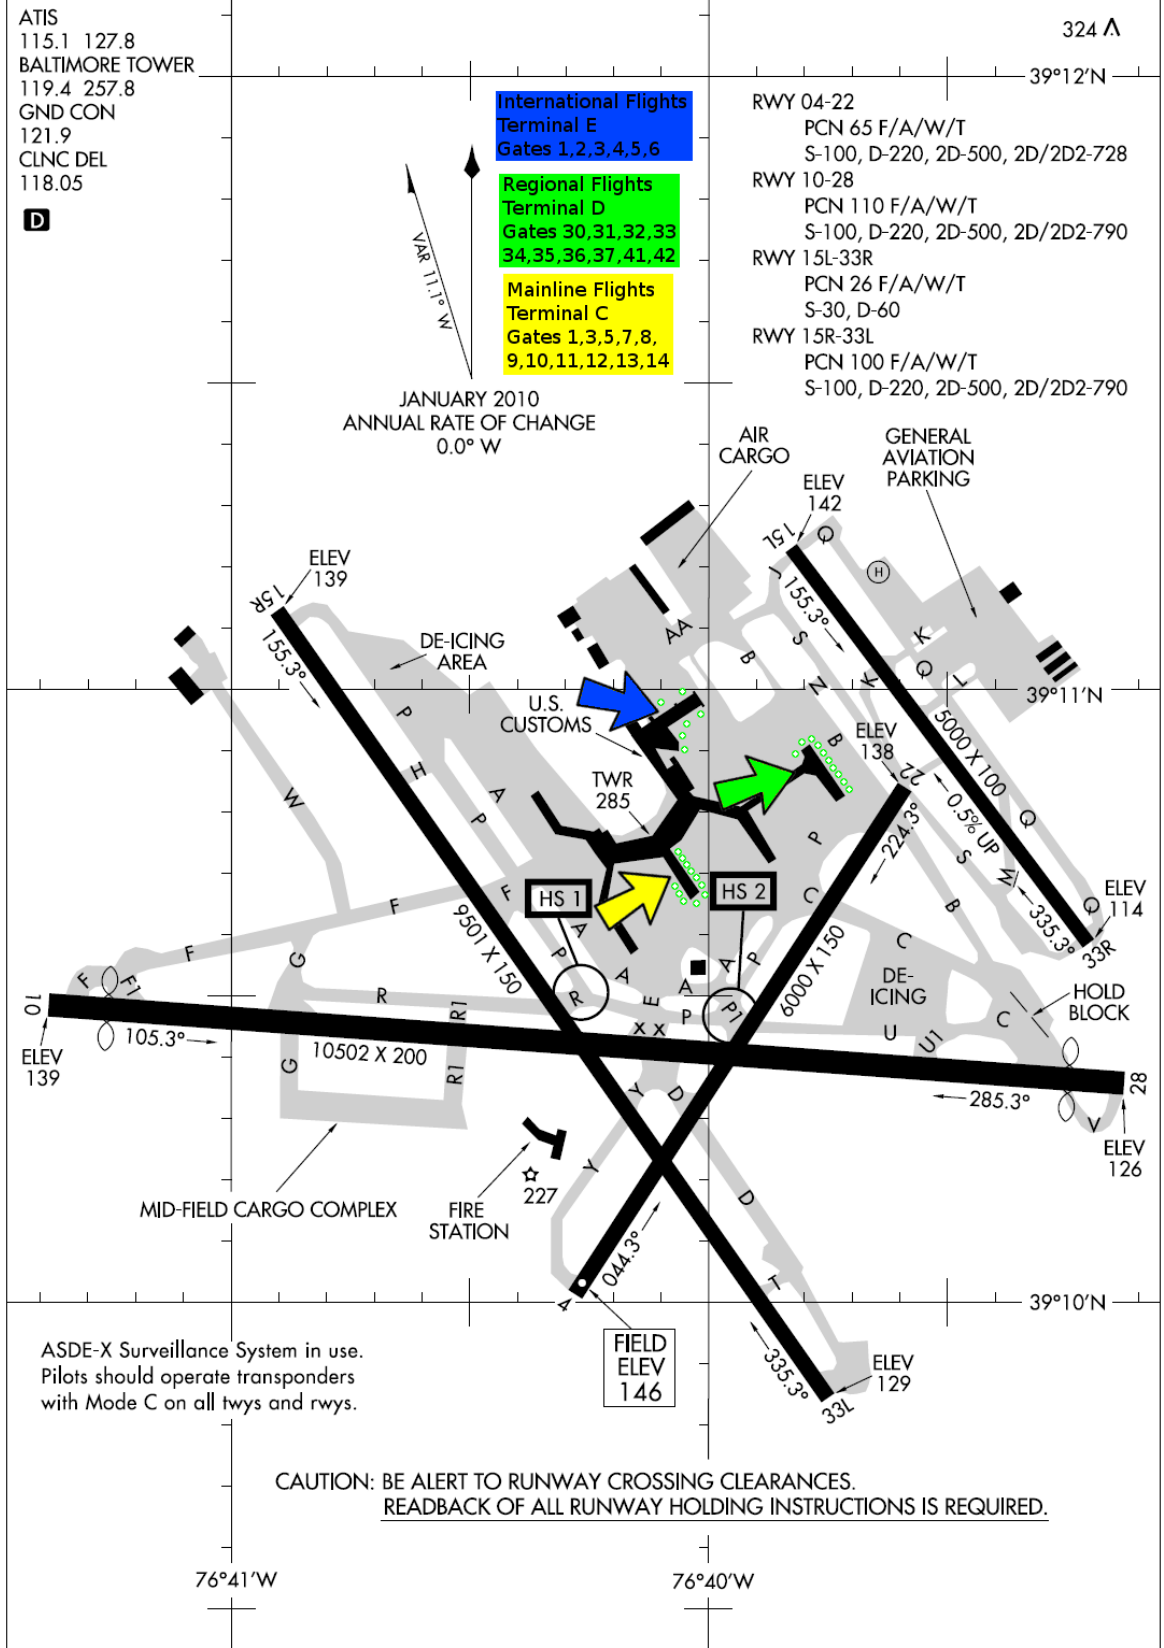

11181

# AIRPORT DIAGRAM

## BALTIMORE/WASHINGTON INTL THURGOOD MARSHALL (BWI) AL-804 (FAA) BALTIMORE, MARYLAND